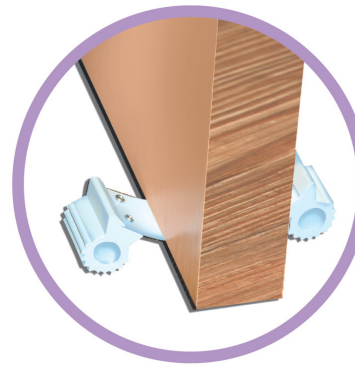

Product Code 10810

Door Stop Twin Pack

Prevents doors from trapping little fingers. Prevents children accidentally locking themselves in a room. Easy to install & fits most doors. Ideal for use at home or whilst on holiday. Two pack.

Product Code 10811

Under Door Gripper

Fits under the door and immobilises it. Prevents trapped fingers and children locking themselves in a room. Suitable for use with both carpeted and tiled/wood floor rooms.