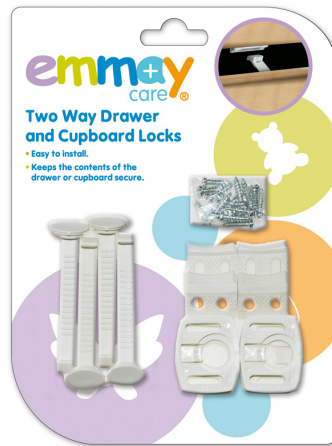

Tel 01482 215743
Fax 01482 225572
email info@emmaytoddletime.com

Socket Covers

'Child proof' sockets in seconds. Easy twist & pull removal. Covers prevent children from inserting objects into sockets. Prevents children plugging in electrical appliances. Pack of six.

Product Code 10801

Cupboard Latches

Easy to install. Keeps the contents of the cupboard secure. Partially open cupboard door and press down to disengage. Pack of six.

Product Code 10802

2 Way Cupboard/Drawer Latches

Easy to install. Keeps the contents of the drawer or cupboard secure. Twist to disengage. Pack of four.

Product Code 10803

Corner Cushions

Helps prevent injuries from sharp corners. Easy to install. For use on tables, desks and any other object that has corners. Pack of four.

Multi Purpose Latch

Childproof your display cabinets, cupboards refrigerators... Tough for little hands to open but easy for adults to use. Can also be used on drawer units. Easy to install.

Product Code 10806