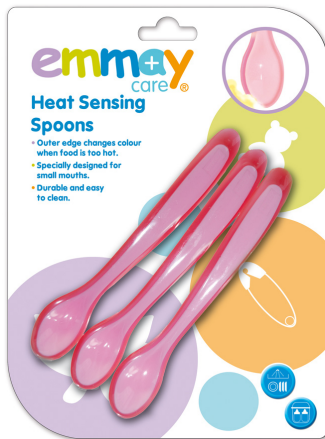

Pink Heat Sensing Spoons

Easy to install.
Help keep long dang-
ling window blind and
curtain cords out of
reach of children and
avoid the risk of stran-
gulation.

Product Code 10825