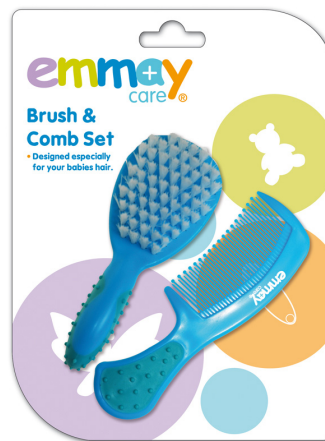

Baby Care Brush and Comb Set

Easy to install.
Help keep long dangling window blind and curtain cords out of reach of children and avoid the risk of strangulation.

Product Code 10825

Baby Grooming Kit

Easy to install.
Help keep long dangling window blind and curtain cords out of reach of children and avoid the risk of strangulation.

Product Code 10825