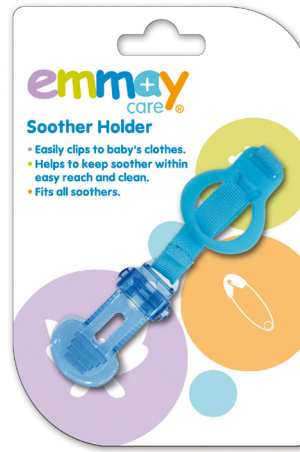

Easy to install.
Help keep long dangling window blind and curtain cords out of reach of children and avoid the risk of strangulation.

Product Code 10825

Baby Grooming Kit

Easy to install.
Help keep long dangling window blind and curtain cords out of reach of children and avoid the risk of strangulation.

Product Code 10825

Health & Hygiene Kit

Easy to install.
Help keep long dangling window blind and curtain cords out of reach of children and avoid the risk of strangulation.

Product Code 10825

Pink Soother Holder

Easy to install.
Help keep long dang-
ling window blind and
curtain cords out of
reach of children and
avoid the risk of stran-
gulation.

Product Code 10825

Blue Soother Holder

Easy to install.
Help keep long dang-
ling window blind and
curtain cords out of
reach of children and
avoid the risk of stran-
gulation.

Product Code 10825

Easy Grip Ring Teether

Easy to install.
Help keep long dang-
ling window blind and
curtain cords out of
reach of children and
avoid the risk of stran-
gulation.

Product Code 10825

Formula Dispenser